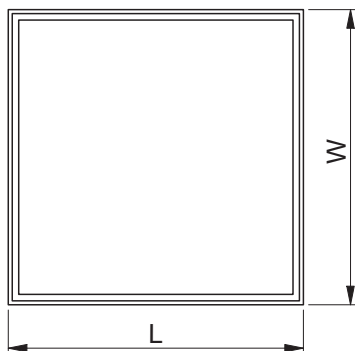

GT-PBL40W606-40

GT-PBL40W123-40

Folder Icon	Weight Icon	Barcode Icon
GT-PBL40W606-40	1700 g	5902801285905
GT-PBL40W123-40	2000 g	5902801241727

Folder Icon	LxWxH mm
GT-PBL40W606-40	595x595x32
GT-PBL40W123-40	1195x295x32